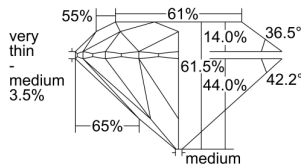

GIA®

FACSIMILE

GIA REPORT 6214154269

Verify this report at GIA.edu

GIA NATURAL DIAMOND DOSSIER®

September 22, 2020
GIA Report Number 6214154269
Shape and Cutting Style ..... Round Brilliant
Measurements ..... 5.01 - 5.05 x 3.09 mm

GRADING RESULTS

Carat Weight ..... 0.49 carat
Color Grade ..... F
Clarity Grade S11
Cut Grade ..... Good

ADDITIONAL GRADING INFORMATION

Polish ..... Good
Symmetry ..... Fair
Fluorescence ..... Strong Blue
Clarity Characteristics ..... Crystal, Feather
Inscription(s): GIA 6214154269

PROPORTIONS

Profile to actual proportions